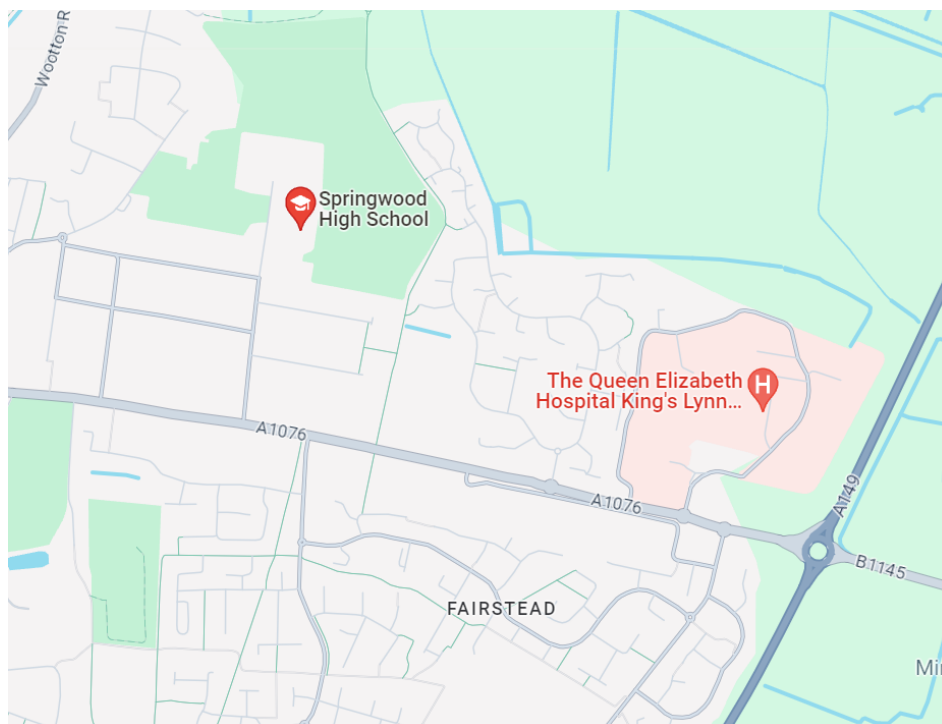

Accident & Emergency:

Gayton Rd
King's Lynn
PE30 4ET

Local Social Services:

Priory House
Austin Street
King's Lynn
Norfolk
PE30 1BG
Tel: 01553669300

PARKING AND FACILITIES

Address: Peter Hopkins Hall, Springwood High School, King's Lynn, PE30 4AW

Reception: Please note that there will be no reception available on the day of the festival, you will be welcomed in the foyer.

Toilets: Toilets are located inside the venue.

Refreshments: Refreshments will be available onsite

Parking: Parking available onsite

Travel details:

King's Lynn Cabs – 07367670000

Connect Cars & Taxis – 01553 776633

Kings Lynn Taxis - 01553763636