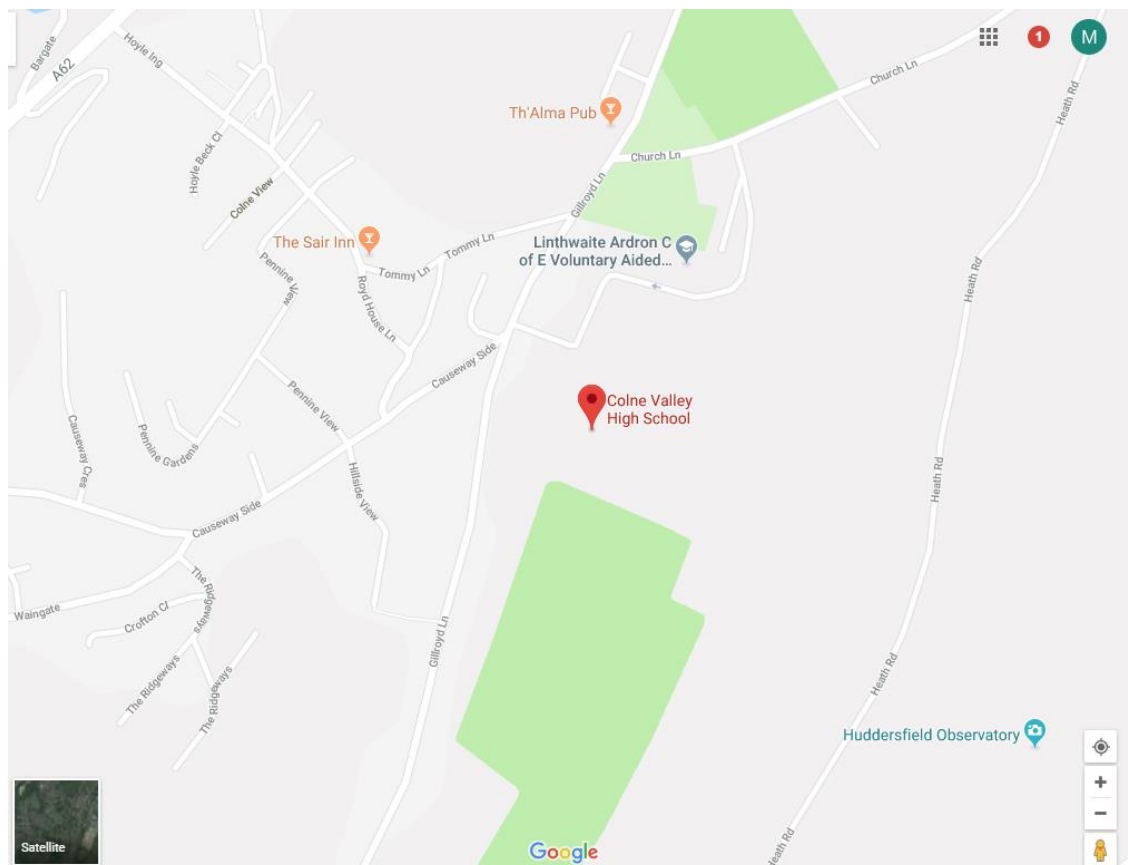

Accident & Emergency:

Huddersfield Royal Infirmary, Acre Street, Acre Street, Huddersfield, West Yorkshire, HD3 3EA

Local Social Services:

Kirklees Children and Families Service - 01924 326489

PARKING & FACILITIES

Address: Colne Valley High School, Gillroyd Lane, Linthwaite, Huddersfield, HD7 5SP

<https://bit.ly/2Lgt5CV>

Parking: There is parking at the venue.

Arrival: Groups should register in the entrance hall to the dining room and concert hall.