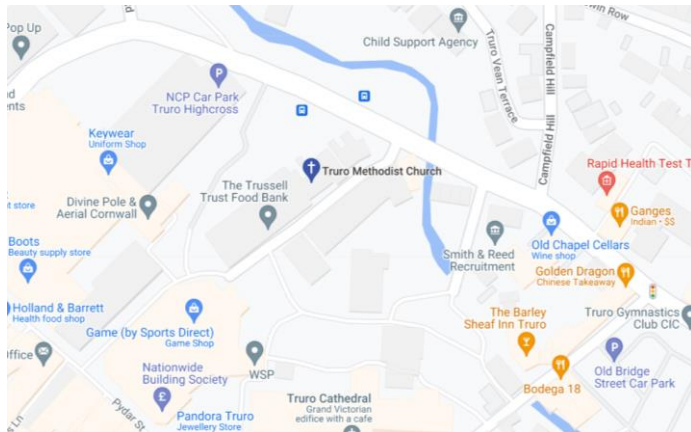

PARKING AND FACILITIES

Address: Truro Methodist Church, 18 Union Place, Truro, TR1 1EP

Parking and Drop Off:

The area around the church is a busy shopping area and parking is limited. The car park immediately adjacent to the church is private; please do not park here. However, there is parking at the multi-storey NCP car park close to the church at Truro High Cross, St Clements' Road, Truro, TR1 1DQ. For dropping off people or equipment there is a layby on St Clement Street (B3284) just around the corner from Union Place that can be used. Minibus and coach parking is available at the bus park immediately behind Marks and Spencer, near the Tesco roundabout.